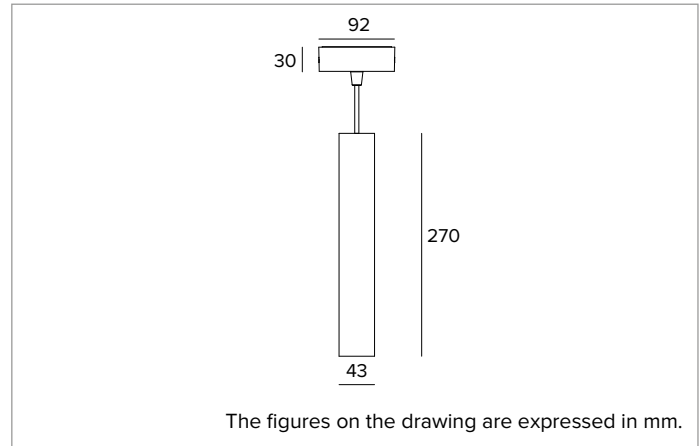

1T9825EL | LABEL 4 - Suspension

LED suspension fixture for direct light emission powered by mains voltage

		4000K	H(m)	D(m)	Emax(lx)	
		Ra90		27°		
Fixture Power	7W	1	0.48	3005		
Source Flux	1060lm	2	0.95	751		
Fixture Flux	757lm	3	1.43	334		
Efficacy	101lm/W	4	1.91	188		
TS1959	Imax=2835cd/klm	Imax	3005cd	5	2.38	120

Colour and finish: Deep black

Dimensions: D=43mm

Weight: 0.8Kg

Degree of protection: IP20

ELECTRICAL CHARACTERISTICS

Electronic ON-OFF version with the power supply integrated in the body of the fixture. Luminaire compliant with EN 60598-2-22 for power supply from a centralised emergency system CPSS (Central Power Supply System), not incorporated in the luminaire - high risk areas excluded. The default power and flux are 100% in AC and 100% in DC.